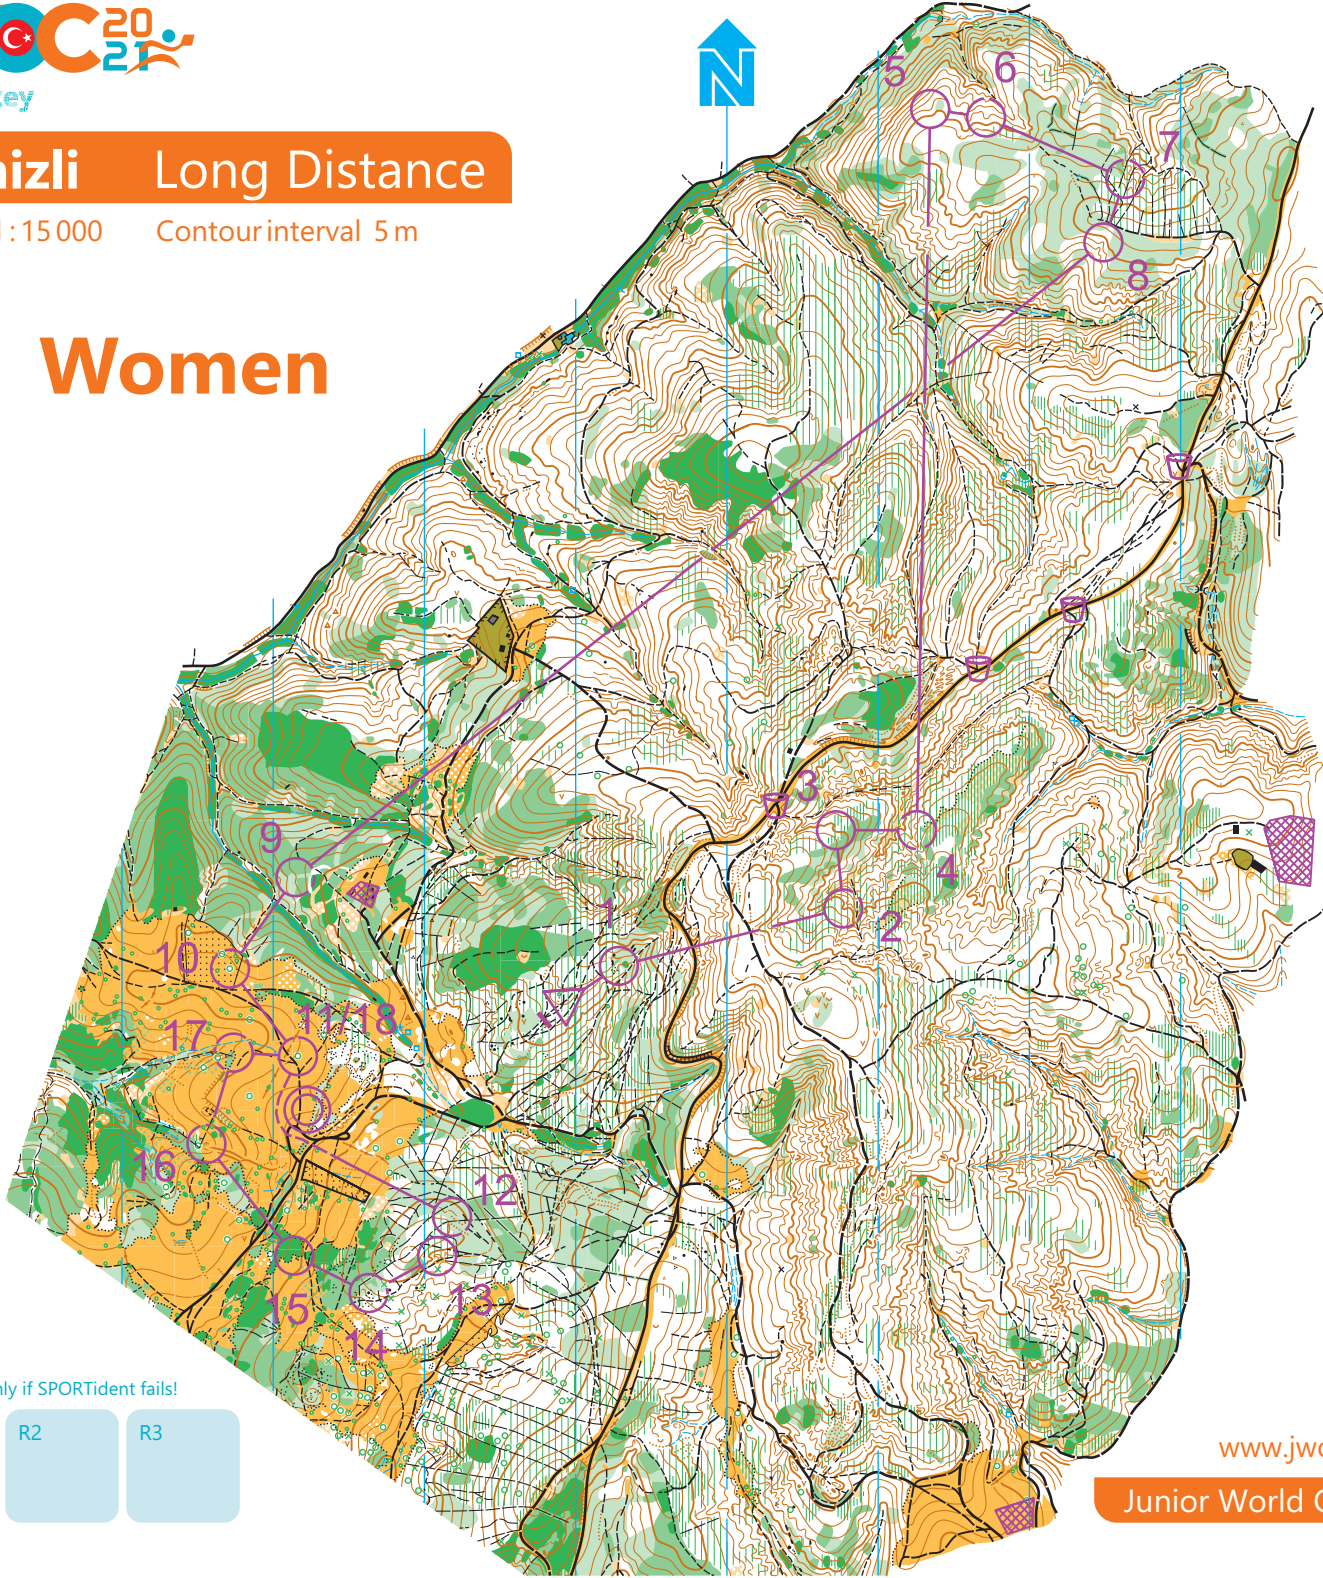

Denizli Long Distance

Scale 1:15 000 Contour interval 5 m

Women

JWOC Long Distance				
Women	7,0 km	370 m		
--- 50 m --->△				
△		↙ ↘	×	
1	54	↙		
2	47	↙		
3	39	↙	-	
4	34		↙	
5	45	↙	-	
6	48	↙		
7	53	↙	↙	
8	60	↙		♻️
9	50	↙	-	
10	51	↘	↑	♻️
11	100	→	↑	♻️
○ --- 300 m --->				
12	43	↑	↘	↙
13	41	←	↙	<
14	46	▲	1	○
15	55		◇	^
16	44	⊖		○
17	57	⊗		○
18	100	→	↑	♻️
○ --- 110 m --->				

Mappers
Georgi Kartalov
Petar Doganov
Aleksandar Efimenko (2018)

Update
Georgi Hadzhimitiev (2020)
Abdülkadir Köseoğlu
Yüksel Kösem (2021)

Course planner
Huzeyfe Sığircı

Use only if SPORTident fails!

R1 R2 R3